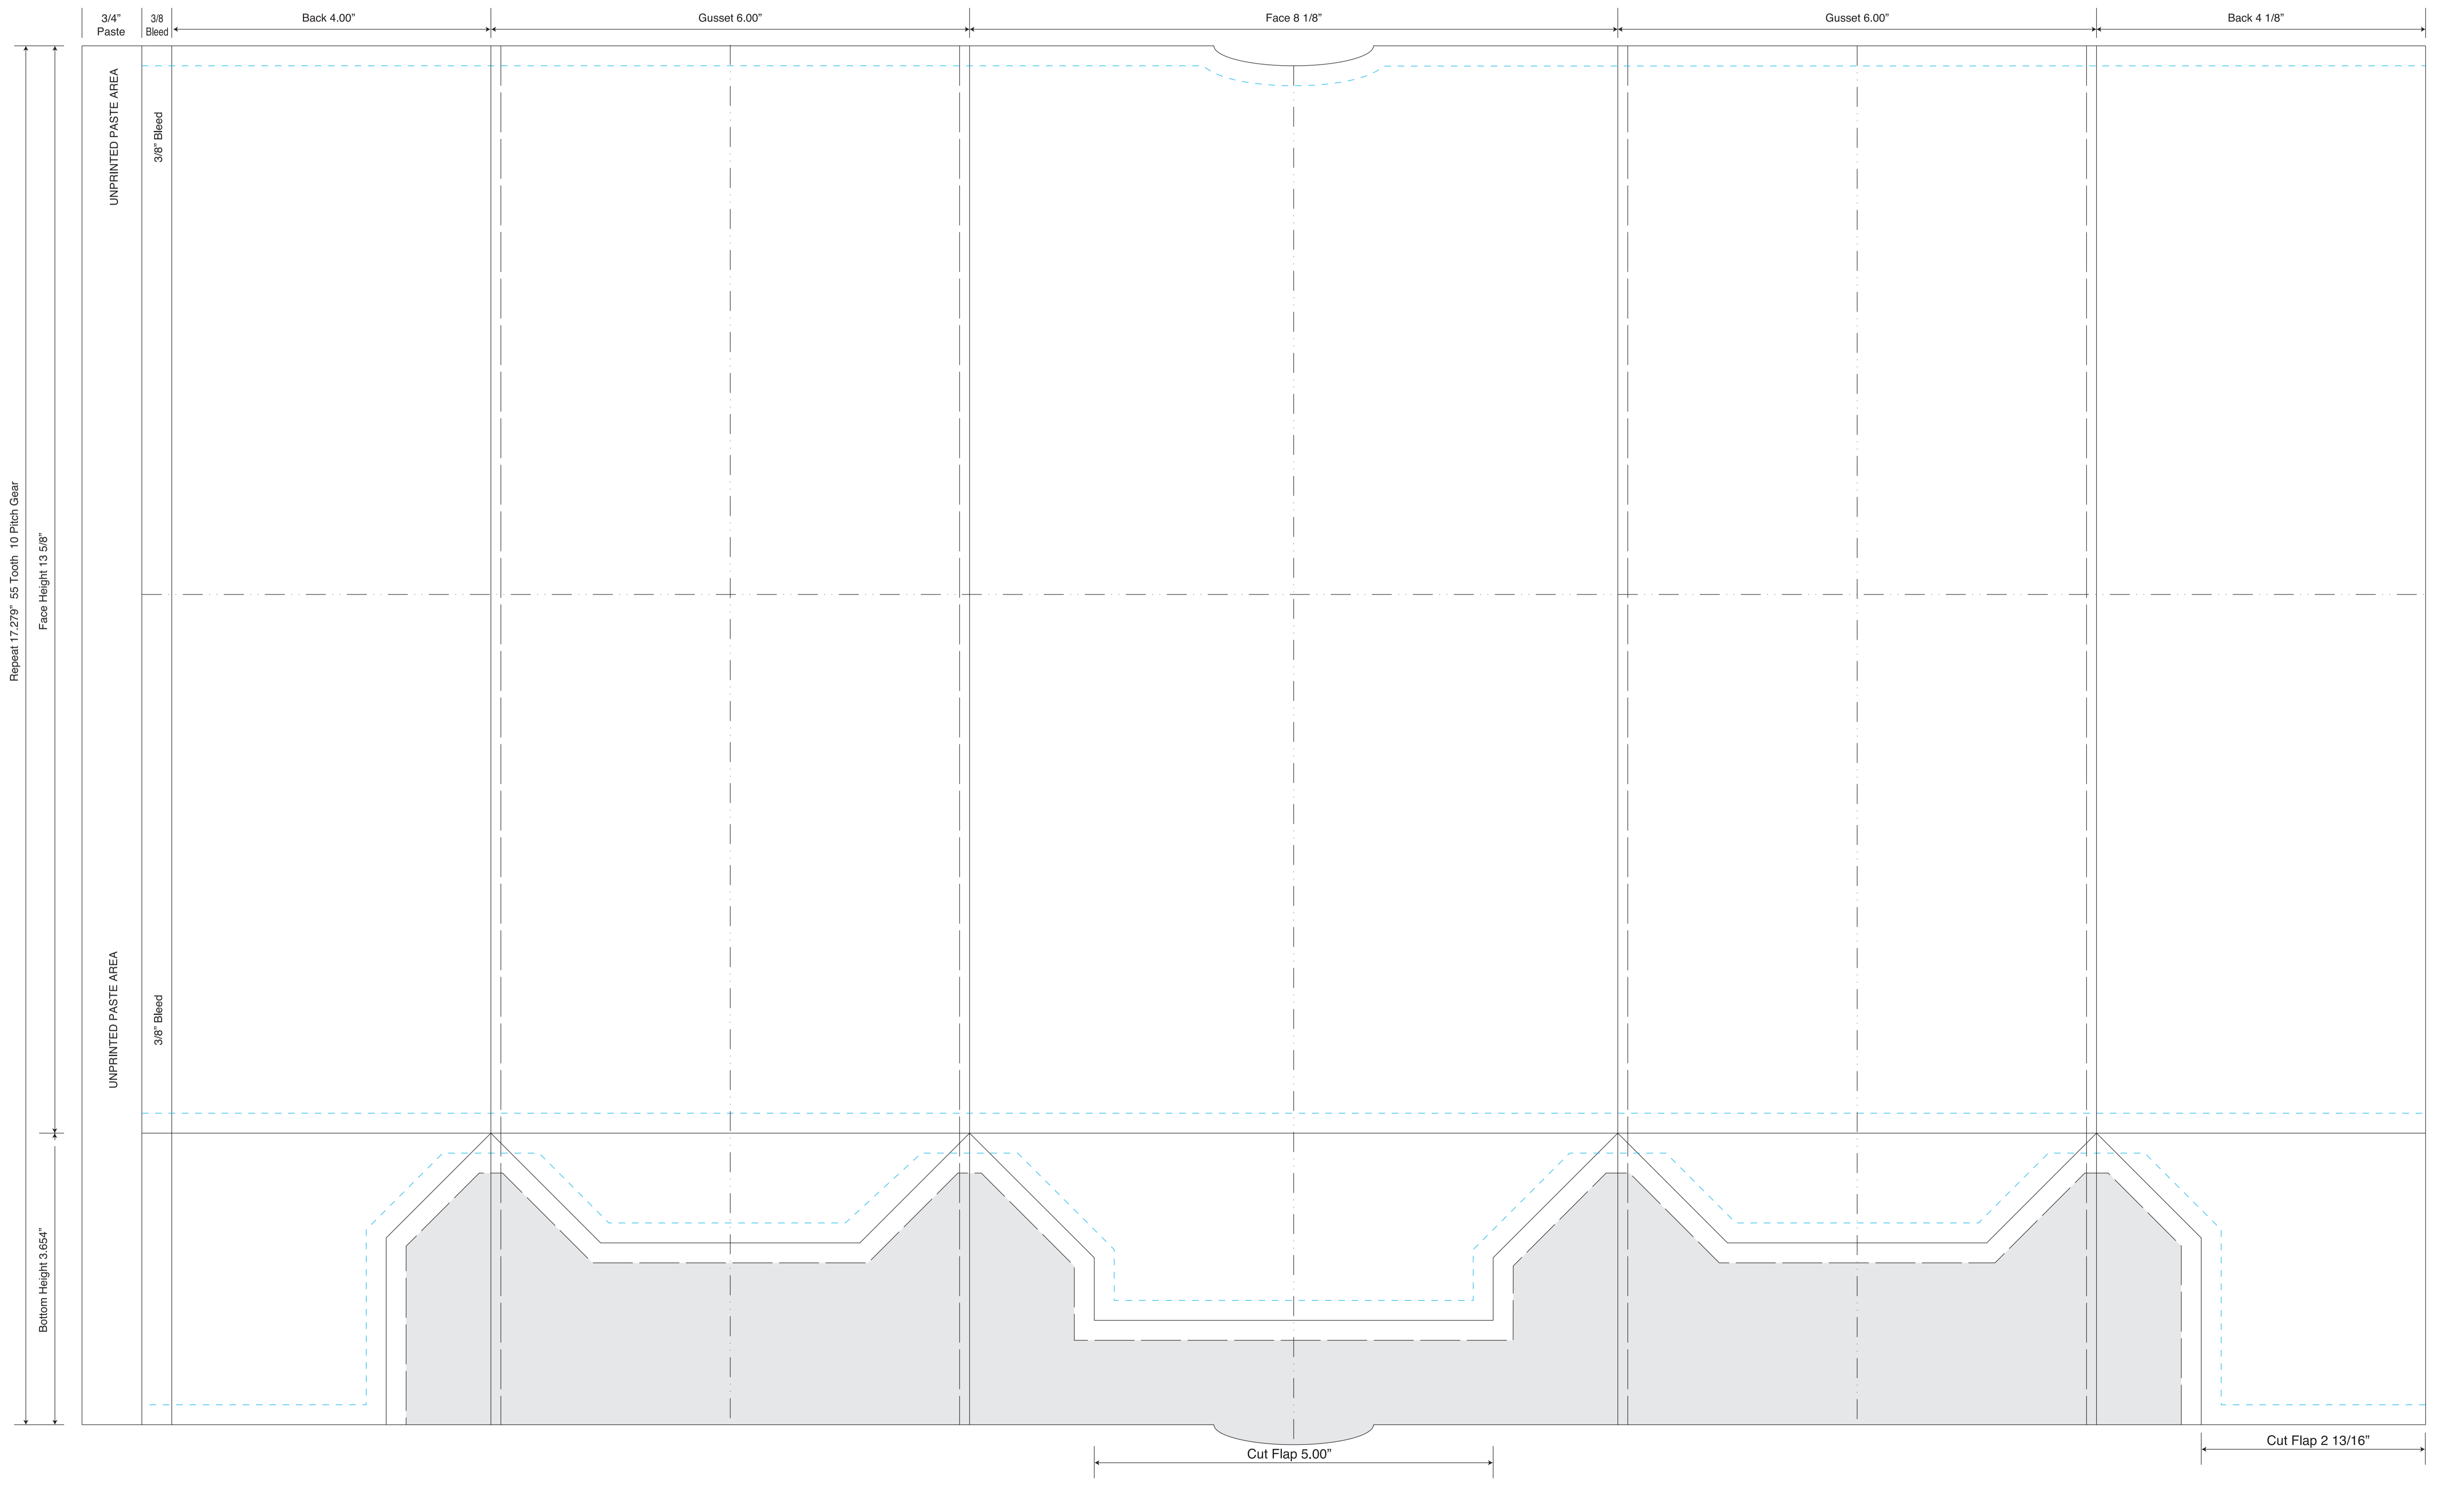

1 Duro Way
Walton, KY 41094
CREATED BY: B. Wallrawe
TECHNICAL:
Starting Web Width is 29 5/8"

DESIGN GROUP:
Florence Series
G-15A 20 Lb Shorty
8 1/8 x 6 x 13 5/8
Left Over Right
DATE: 1/20/15 SCALE: FULL

	No Copy Areas		Fold And Paste Lines		No Art Or Copy Past These Lines
	Bleed Lines		Center Lines		

Repeat 17.279" 55 Tooth 10 Pitch Gear
Face Height 13 5/8"

Bottom Height 3.654"

UNPRINTED PASTE AREA

UNPRINTED PASTE AREA

3/8" Bleed

3/8" Bleed

Back 4.00"

Gusset 6.00"

Face 8 1/8"

Gusset 6.00"

Back 4 1/8"

Cut Flap 5.00"